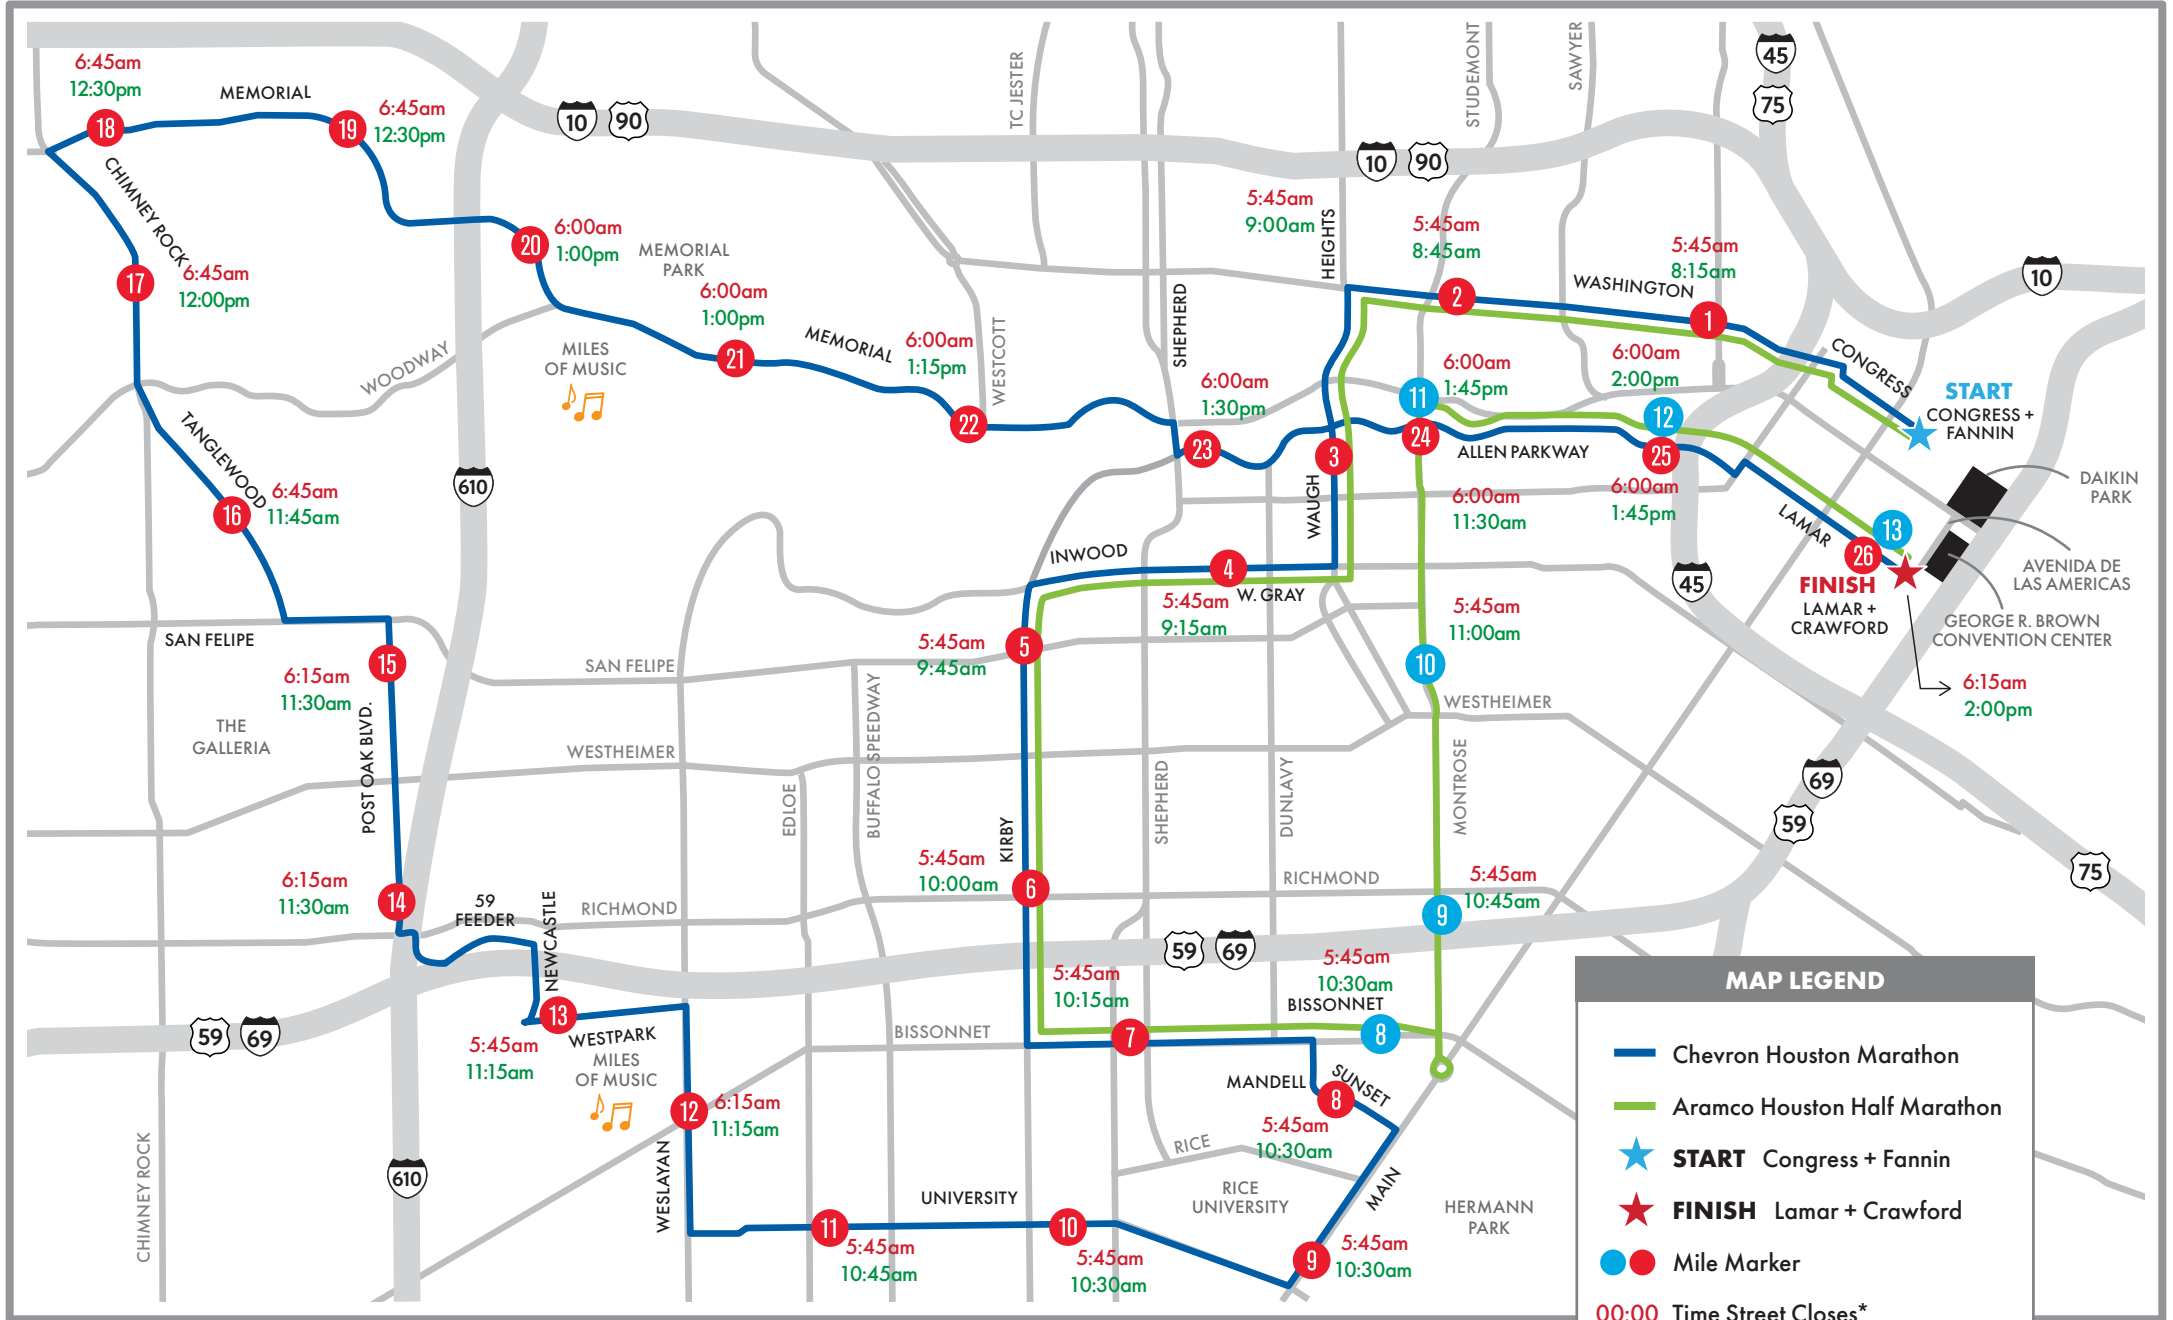

COURSE REOPENING SCHEDULE MAP

Chevron Houston Marathon & Aramco Houston Half Marathon

MAP LEGEND

- Chevron Houston Marathon
- Aramco Houston Half Marathon
- ★ **START** Congress + Fannin
- ★ **FINISH** Lamar + Crawford
- ● Mile Marker
- 00:00 Time Street Closes*
- 00:00 Time Street Opens*

*All times subject to change